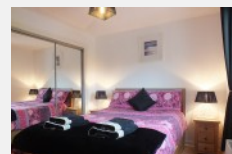

- Towels & Linen
- Sofa-Bed
- Flat Screen TV
- WiFi
- Bathroom
- Lounge

Room Schedule

Local Area

[1 Bedroom Edinburgh Holiday Apartment](#)

The apartment is located just a 5 minute walk from Holyrood Palace and of course the Scottish parliament buildings at the foot of Arthurs Seat

For those that want a city break but like to enjoy open spaces for walking or jogging then this apartment is an ideal base for your stay.

Lounge

The lounge/dining area has a contemporary feel with dining table and chairs, a leather sofa bed and two relaxing leather chairs, great to sit back and watch the LCD TV with freeview or a DVD.

Double Bedroom

In the bedroom you will find a luxury king size bed, and plenty of storage in the built in wardrobe with sliding mirror doors.

Kitchen

The separate kitchen has integrated appliances including washer dryer, fridge freezer, dish washer, and a microwave.